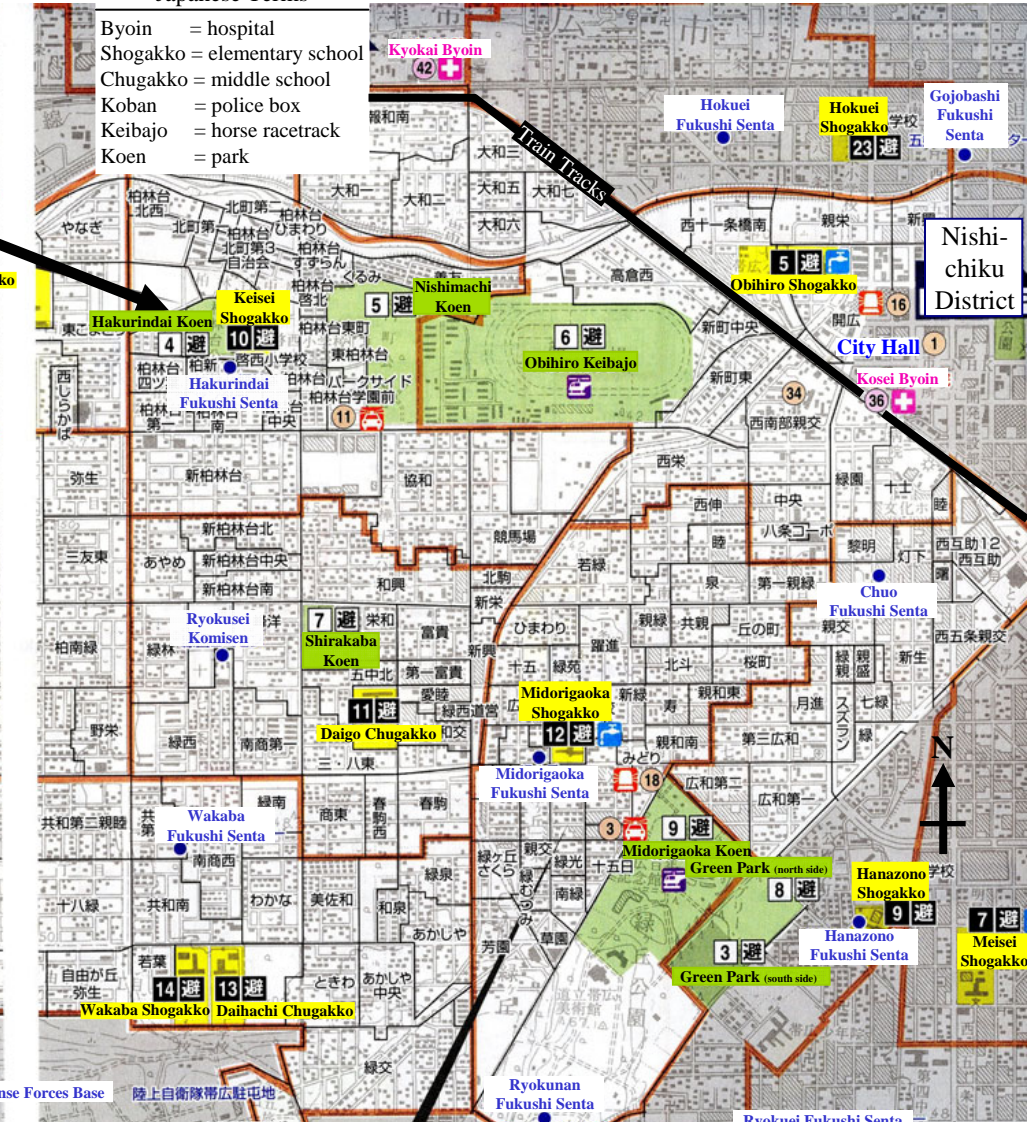

Temporary Housing/Evacuation Areas

No.	Name	Address	TEL
5	Obihiro Shogakko	West 8 South 5	22-1424
9	Hanazono Shogakko	Koen Higashimachi 2	24-9123
10	Keisei Shogakko	Hakurindai Nakacho 4	34-4659
11	Daigo Chugakko	West 16 South 4	34-5710
12	Midorigaoka Shogakko	West 14 South 17	24-5630
13	Daihachi Chugakko	West 17 South 6	35-6593
14	Wakaba Shogakko	West 17 South 6	36-7371
15	Obihiro no Mori Taikukan	Obihiro no Mori Sports Park	48-8912
16	Seiryu Chugakko	West 18 South 2	33-3007
17	Koyo Shogakko	West 19 South 3	33-8561
18	Meiwa Shogakko	West 19 South 4	34-5615

Emergency Notice Hospitals

No.	Name	Address	TEL
35	Kyokai	East 5 South 9	22-6600
36	Kosei	West 6 South 8	24-4161
37	Daiichi	West 4 South 15	25-3121
39	Kurosawa	Odori South 4	24-2200
41	Hokuto	Inada, Kisen 7	48-8000
42	Kyoritsu	West 16 North 1	35-3355
43	Kaisei	West 23 South 2	38-7200

Obihiro no Mori Taikukan

Temporary Evacuation Areas

No.	Name	Address	Notes
4	Hakurindai Koen	Hakurindai Nakamachi	Housing/evacuation area is Keisei Shogakko
5	Nishimachi Koen	West 16 South 2	Housing/evacuation area is Keisei Shogakko
6	Obihiro Keibajo	West 13 South 9	Housing/evacuation area is Obihiro Shogakko
7	Shirakaba Koen	West 16 South 4	Housing/evacuation area is Hanazono Shogakko
8	Green Park (north side)	Midorigaoka 2	Housing/evacuation area is Midorigaoka Shogakko
9	Midorigaoka Koen	Midorigaoka 2	Housing/evacuation area is Midorigaoka Shogakko

Japanese Terms

- Byoin = hospital
- Shogakko = elementary school
- Chugakko = middle school
- Koban = police box
- Keibajo = horse racetrack
- Koen = park

Temporary Evacuation Areas

No.	Name	Address	Notes
12	Minami Koen	West 4 South 13	For people in and around Obihiro Station