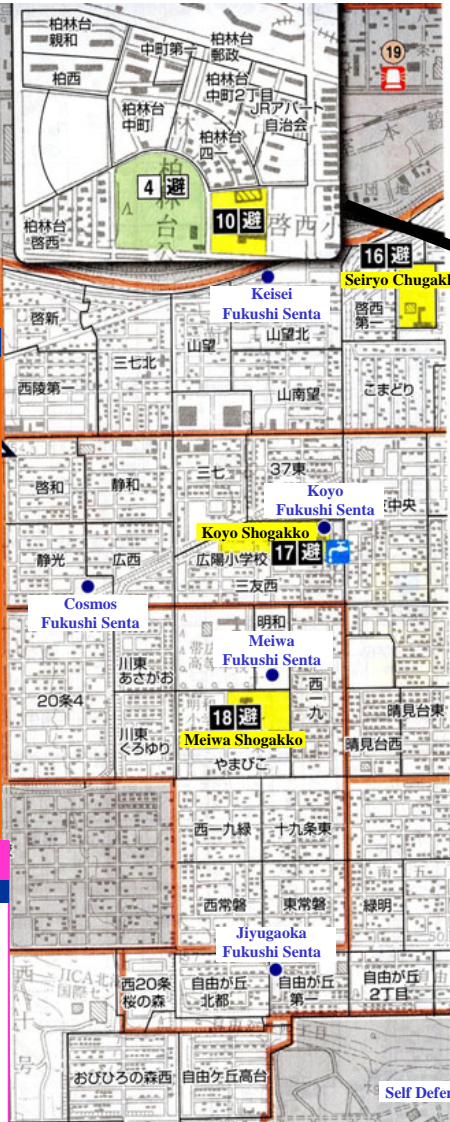

Temporary Housing/Evacuation Areas

No.	Name	Address	TEL
5	Obihiro Shogakko	West 8 South 5	22-1424
9	Hanazono Shogakko	Koen Higashimachi 2	24-9123
10	Keisei Shogakko	Hakurindai Nakacho 4	34-4659
11	Daigo Chugakko	West 16 South 4	34-5710
12	Midorigaoka Shogakko	West 14 South 17	24-5630
13	Daihachi Chugakko	West 17 South 6	35-6593
14	Wakaba Shogakko	West 17 South 6	36-7371
15	Obihiro no Mori Taikukan	Obihiro no Mori Sports Park	48-8912
16	Seiryu Chugakko	West 18 South 2	33-3007
17	Koyo Shogakko	West 19 South 3	33-8561
18	Meiwa Shogakko	West 19 South 4	34-5615

Emergency Notice Hospitals

No.	Name	Address	TEL
35	Kyokai	East 5 South 9	22-6600
36	Kosei	West 6 South 8	24-4161
37	Daiichi	West 4 South 15	25-3121
39	Kurosawa	Odori South 4	24-2200
41	Hokuto	Inada, Kisen 7	48-8000
42	Kyoritsu	West 16 North 1	35-3355
43	Kaisei	West 23 South 2	38-7200

Obihiro no Mori Taikukan

Temporary Evacuation Areas

No.	Name	Address	Notes
4	Hakurindai Koen	Hakurindai Nakamachi	Housing/evacuation area is Keisei Shogakko
5	Nishimachi Koen	West 16 South 2	Housing/evacuation area is Keisei Shogakko
6	Obihiro Keibajo	West 13 South 9	Housing/evacuation area is Obihiro Shogakko
7	Shirakaba Koen	West 16 South 4	Housing/evacuation area is Hanazono Shogakko
8	Green Park (north side)	Midorigaoka 2	Housing/evacuation area is Midorigaoka Shogakko
9	Midorigaoka Koen	Midorigaoka 2	Housing/evacuation area is Midorigaoka Shogakko

Japanese Terms

- Byoin = hospital
- Shogakko = elementary school
- Chugakko = middle school
- Koban = police box
- Keibajo = horse racetrack
- Koen = park

Temporary Evacuation Areas

No.	Name	Address	Notes
12	Minami Koen	West 4 South 13	For people in and around Obihiro Station