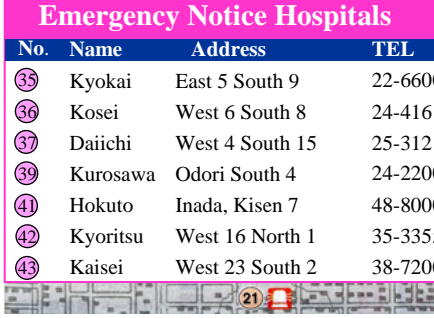

Temporary Housing/Evacuation Areas			
No.	Name	Address	TEL
6	Konan Shogakko	East 5 South 20	24-5928
7	Meisei Shogakko	West 4 South 23	24-4471
8	Daiyon Chugakko	West 5 South 25	24-3511
9	Hanazono Shogakko	Koen Higashimachi 2	24-9123

Disaster Prevention Organizations			
No.	Name	Address	TEL
1	City Hall	West 5 South 7	24-4111
2	Police HQ	West 1 North 1	25-0110
3	Midorigaoka Koban	Midorigaoka Higashidori East 47	24-6221
4	Station Koban	West 3 South 12	23-5973
7	Odori Koban	Odori South 21	23-4880
9	Nishigojo Koban	West 5 South 16	23-6289
13	Inada Koban	Inada South 8 West 14	47-0313
16	Fire HQ	West 6 South 6	26-9130
17	Tetsunan Fire Stn.	Odori South 20	23-5271
18	Midorigaoka Fire Stn.	Midorigaoka Higashidori West 1	24-6094
21	Minami Fire Stn.	Minamimachi East 2	47-0436
26	Weather Stn.	East 4 South 9	24-4555
27	Post Office	East 3 South 8	23-2002
28	Tokachi Shicho	East 3 South 3	24-3111
31	NTT East	West 4 South 5	113
32	Hokkaido Electric	West 5 South 7	24-5162
33	NHK	West 5 South 7	23-3111
34	Obihiro Gas	West 9 South 8	24-4200

Emergency Notice Hospitals			
No.	Name	Address	TEL
35	Kyokai	East 5 South 9	22-6600
36	Kosei	West 6 South 8	24-4161
37	Daiichi	West 4 South 15	25-3121
39	Kurosawa	Odori South 4	24-2200
41	Hokuto	Inada, Kisen 7	48-8000
42	Kyoritsu	West 16 North 1	35-3355
43	Kaisei	West 23 South 2	38-7200