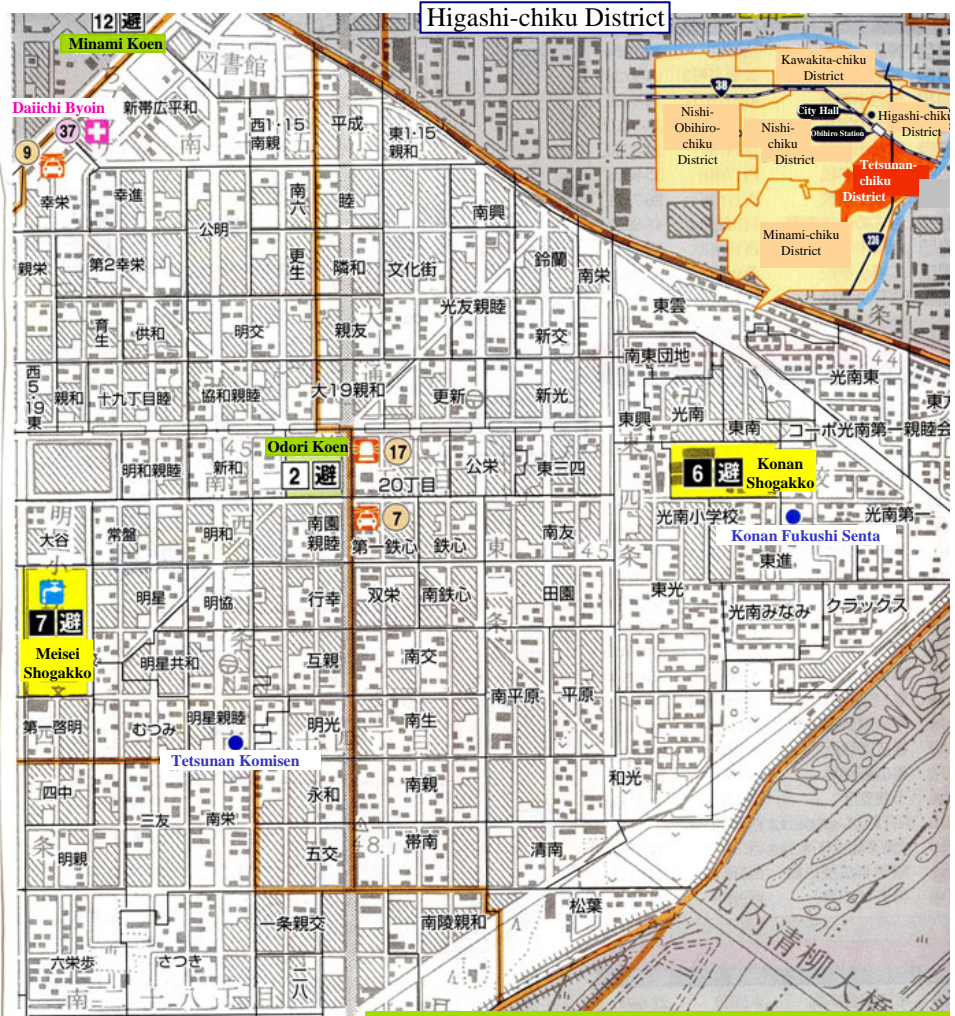

Temporary Housing/Evacuation Areas			
No.	Name	Address	TEL
6	Konan Shogakko	East 5 South 20	24-5928
7	Meisei Shogakko	West 4 South 23	24-4471
8	Daiyon Chugakko	West 5 South 25	24-3511
9	Hanazono Shogakko	Koen Higashimachi 2	24-9123

Emergency Notice Hospitals			
No.	Name	Address	TEL
35	Kyokai	East 5 South 9	22-6600
36	Kosei	West 6 South 8	24-4161
37	Daiichi	West 4 South 15	25-3121
39	Kurosawa	Odori South 4	24-2200
41	Hokuto	Inada, Kisen 7	48-8000
42	Kyoritsu	West 16 North 1	35-3355
43	Kaisei	West 23 South 2	38-7200

Temporary Evacuation Areas			
No.	Name	Address	Notes
2	Odori Koen	Odori South 20	Housing/evacuation area is Meisei Shogakko
3	Green Park (south side)	Koehigashimachi 5	Housing/evacuation area is Hanazono Shogakko
12	Minami Koen	West 4 South 13	For people in and around Obihiro Station

**Map Legend**

- Housing/evacuation area
- Temporary evacuation area
- Fire station
- Emergency hospital
- Emergency water reservoir
- Heliport
- Disaster equipment supply
- Evacuation area border
- Chonakai border