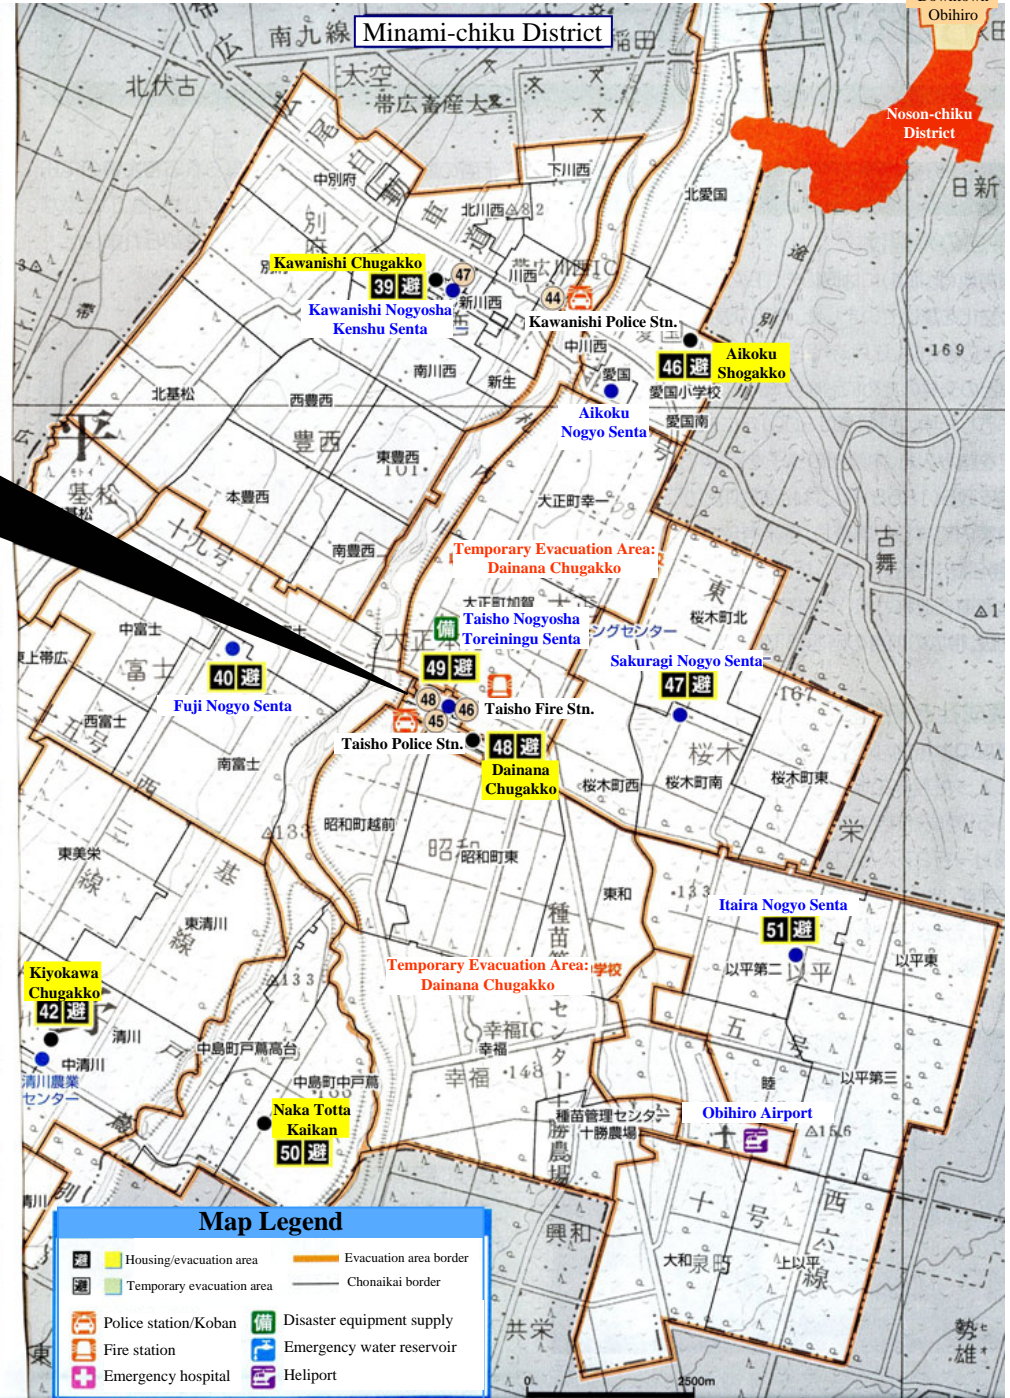

### Temporary Housing/Evacuation Areas

No.	Name	Address	TEL
39	Kawanishi Chugakko	Kawanishi-cho Nishi 3	59-2014
40	Fuji Nogyo Senta	Fujimachi Nishi 3	64-5787
41	Kami-Obihiro Nogyo Senta	Kami-Obihiro-cho Nishi 1	64-5692
42	Kiyokawa Chugakko	Kiyokawa-cho Nishi 2	60-2055
43	Taihei Nogyo Senta	Taihei-cho Nishi 7	60-2829
44	Hirono Shogakko	Hirono-cho Nishi 1	60-2643
45	Totta Ringyo Senta	Kamiyokawa-cho Nishi 1	60-2318
46	Aikoku Shogakko	Aikoku-cho Kisen	64-4751
47	Sakuragi Nogyo Senta	Sakuragi-cho Higashi 2	64-4641
48	Dainana Chugakko	Taisho-cho 444	64-5140
49	Taisho Nogyosha Toreiningu Senta	Tasho Honcho Nishi 1	64-5341
50	Naka-Totta Kaikan	Nakajima-cho	64-4243
51	Itaira Nogyo Senta	Itaira-cho Nishi 8	64-4721

### Japanese Terms

Shogakko = elementary school  
Chugakko = middle school  
Tokachi Shicho = Tokachi area government building

### Map Legend

	Housing/evacuation area		Evacuation area border
	Temporary evacuation area		Chonakaikai border
	Police station/Koban		Disaster equipment supply
	Fire station		Emergency water reservoir
	Emergency hospital		Heliport